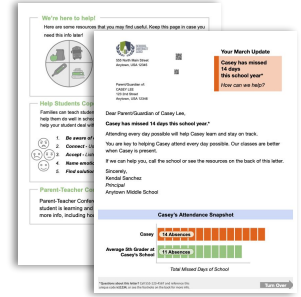

Columbus City Schools Attendance Communication Program for the 22-23 School Year

Attending school every day possible helps students learn and stay on track.

- This year, you may receive mailed letters from your school about your student's attendance.
- To ensure you receive these updates, please contact your school to make sure your contact information is up to date.